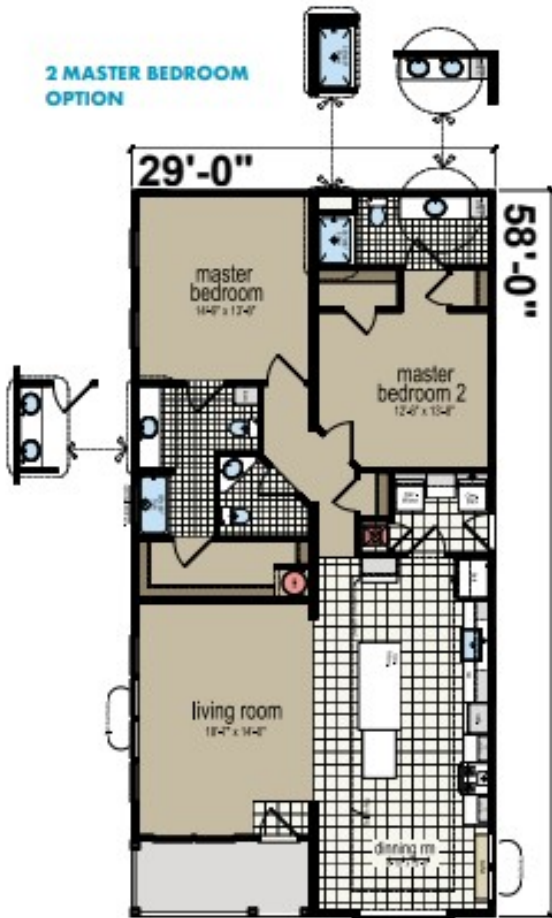

FH01

29' x 58'  
3 bed-2 bath  
1597 sq. ft.

2 MASTER BEDROOM OPTION

Note: Plans shown w/ Optional  
262 Kitchen

3 BEDROOM OPTION

Note: Plans shown w/ Optional  
262 Kitchen