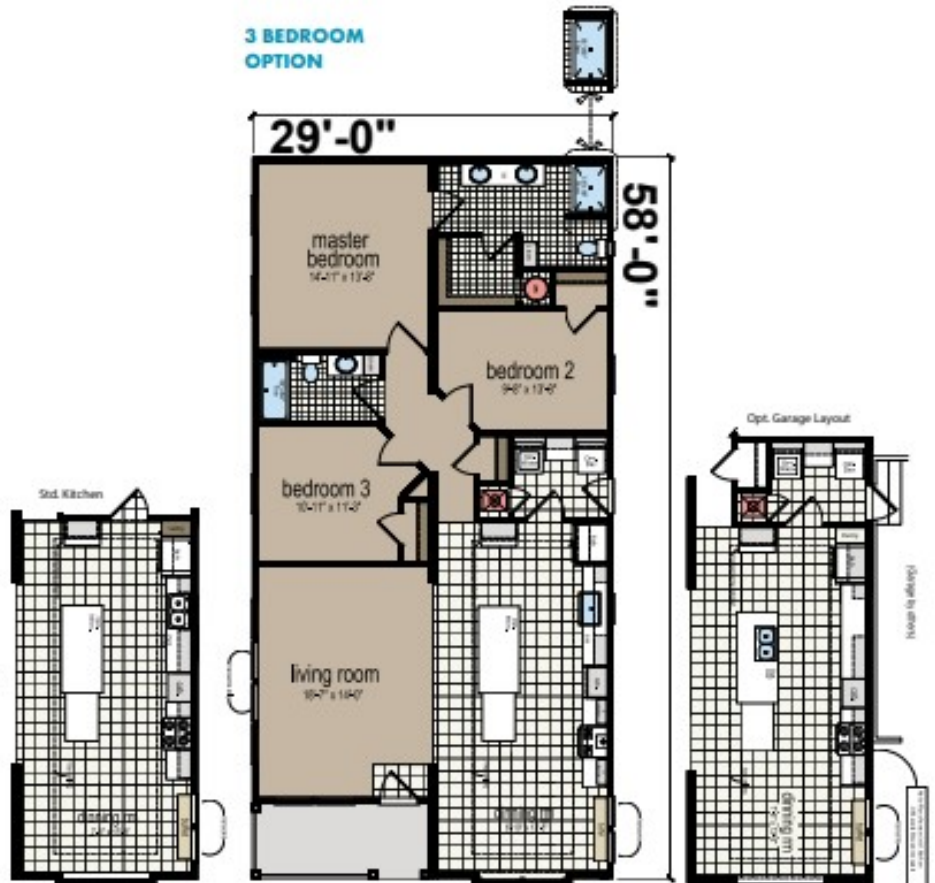

FH01

29' x 58'  
3 bed-2 bath  
1597 sq. ft.

2 MASTER BEDROOM OPTION

Note: Plans shown w/ Optional  
262 Kitchen

3 BEDROOM OPTION

Note: Plans shown w/ Optional  
262 Kitchen