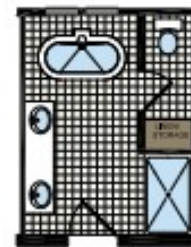

# FH68

29' x 68'  
4 bed-2 bath  
1972 sq. ft.

OPT. FREE  
STANDING TUB