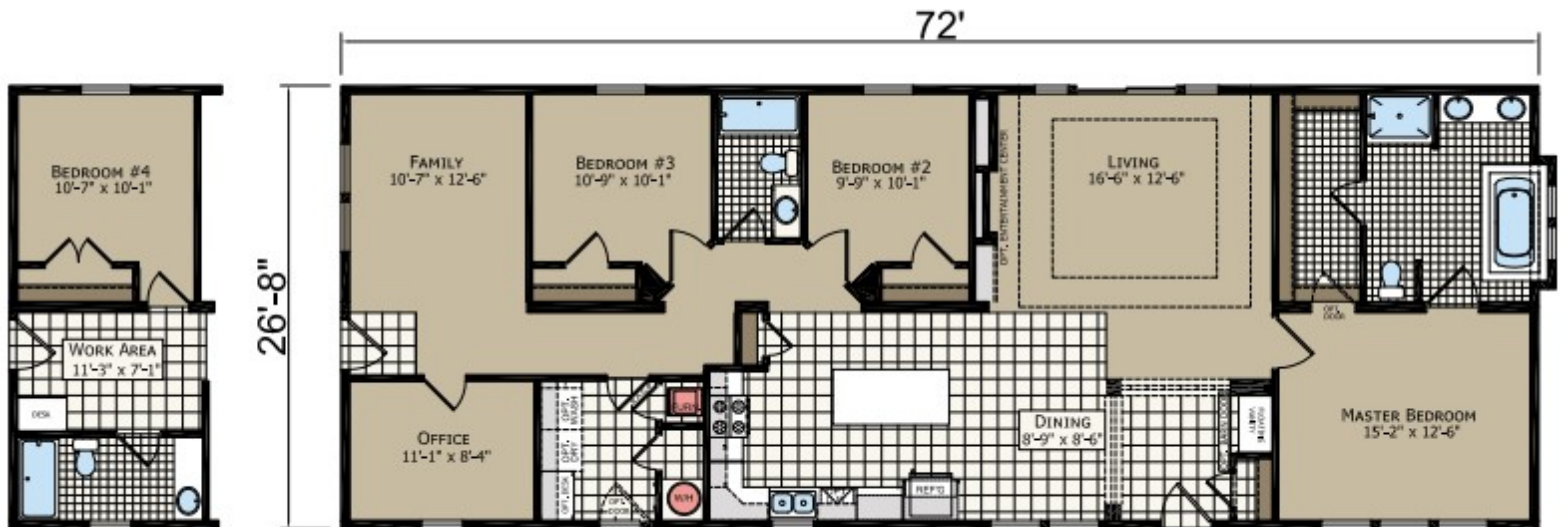

FH82

26'-8" x 72'
3 bed-2 bath
1920 sq. ft.

OPT. RADIANT SPA BATH

OPT. #4 BEDROOM AND/OR WORK AREA & #3 BATHROOM