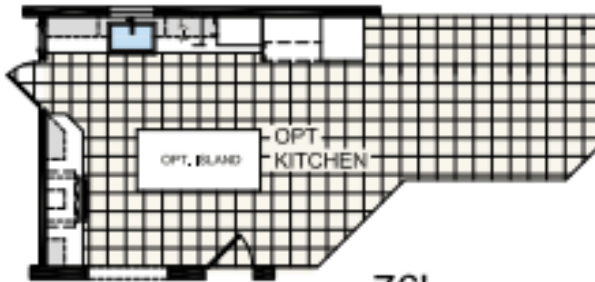

# Y80

29' x 76'  
4 bed-2 bath  
2204 sq. ft.

OPT  
BATH

OPT  
ENT. CTR

76'