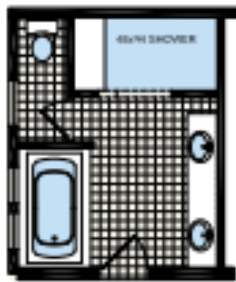

# Y80

29' x 76'  
4 bed-2 bath  
2204 sq. ft.

OPT  
BATH

OPT  
ENT. CTR

76'