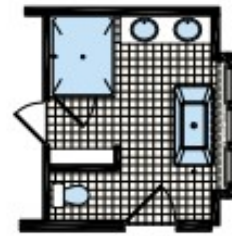

FH74

26'-8" x 64'
3 bed-2 bath
1706 sq. ft.

OPT. RADIANT SPA BATH