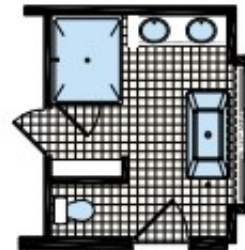

FH57

26'-8" x 56'
3 bed-2 bath
1493 sq. ft.

OPT. RADIANT SPA BATH