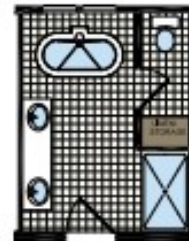

FH72

29' x 72'
4 bed-2 bath
2088 sq. ft.

OPT. FREE
STANDING TUB